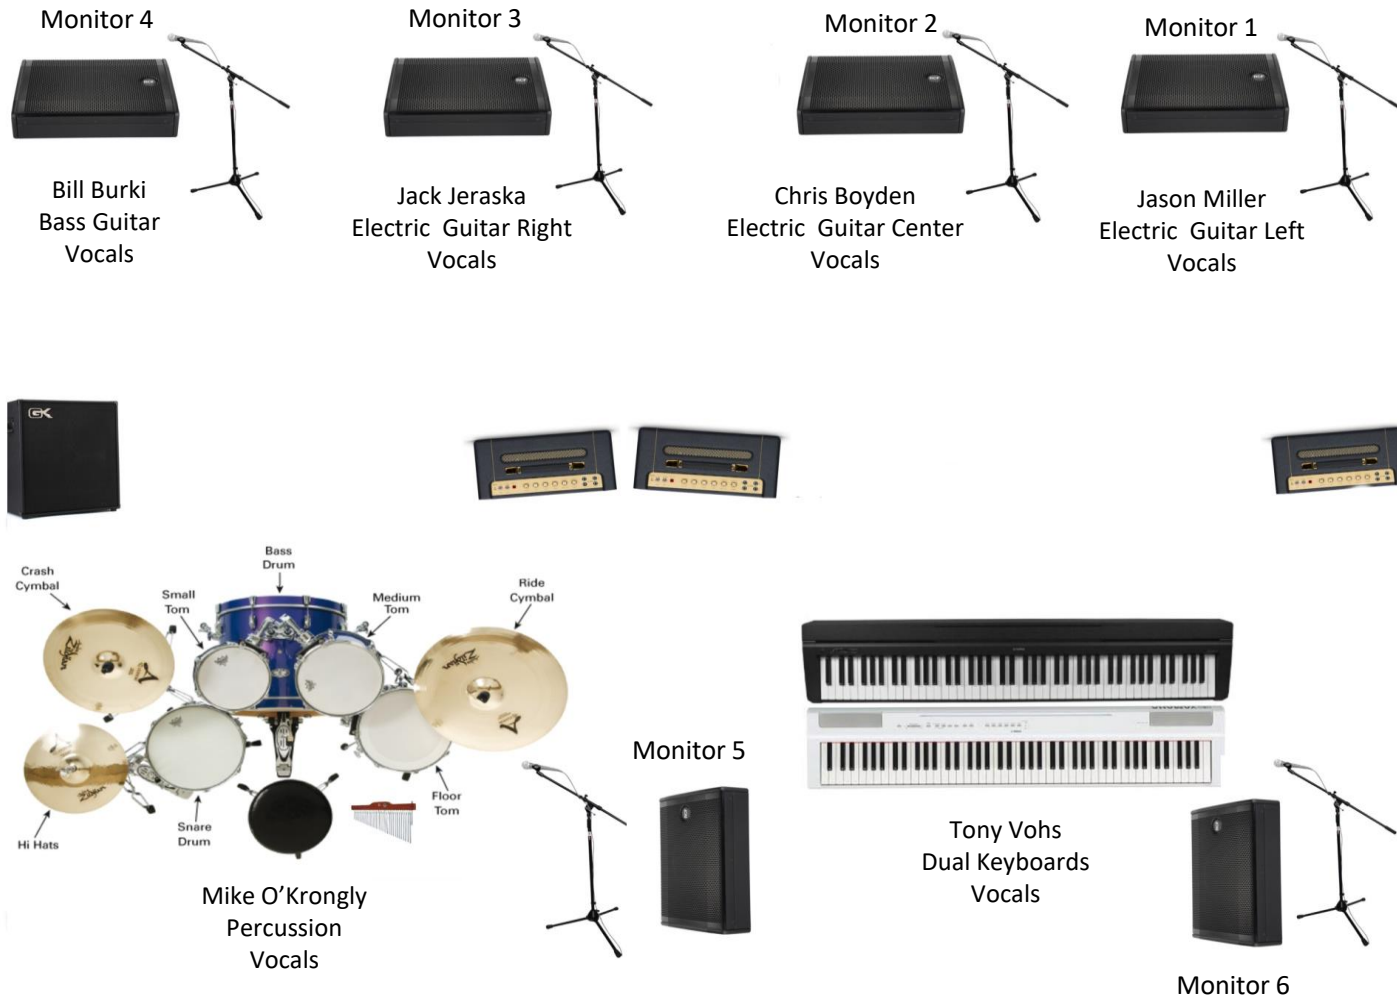

GIMME SKYNYRD

16' Wide

Input/Bus Send List 21 Channels – 6 Bus

- | | | |
|----------------------------|-------------|-------|
| 1. Kick | | Mike |
| 2. Snare | | |
| 3. Hi Hat | | |
| 4. Rack Tom 1 | | |
| 5. Rack Tom 2 | | |
| 6. Floor Tom | | |
| 7. Chimes | | |
| 8. Overhead L | | |
| 9. Overhead R | | |
| <hr/> | | |
| 10. Upper Keyboard | | Tony |
| 11. Lower Keyboard | | |
| <hr/> | | |
| 12. Bass Guitar | | Bill |
| 13. Electric Guitar Right | | Jack |
| 14. Electric Guitar Center | | Chris |
| 15. Electric Guitar Left | | Jason |
| <hr/> | | |
| 16. Jason Vocals: | Lead Left | BUS 1 |
| 17. Chris Vocals: | Lead Center | BUS 2 |
| 18. Jack Vocals: | Lead Right | BUS 3 |
| 19. Bill Vocals: | Bass | BUS 4 |
| 20. Tony Vocals: | Keys | BUS 5 |
| 21. Mike Vocals: | Drums | BUS 6 |